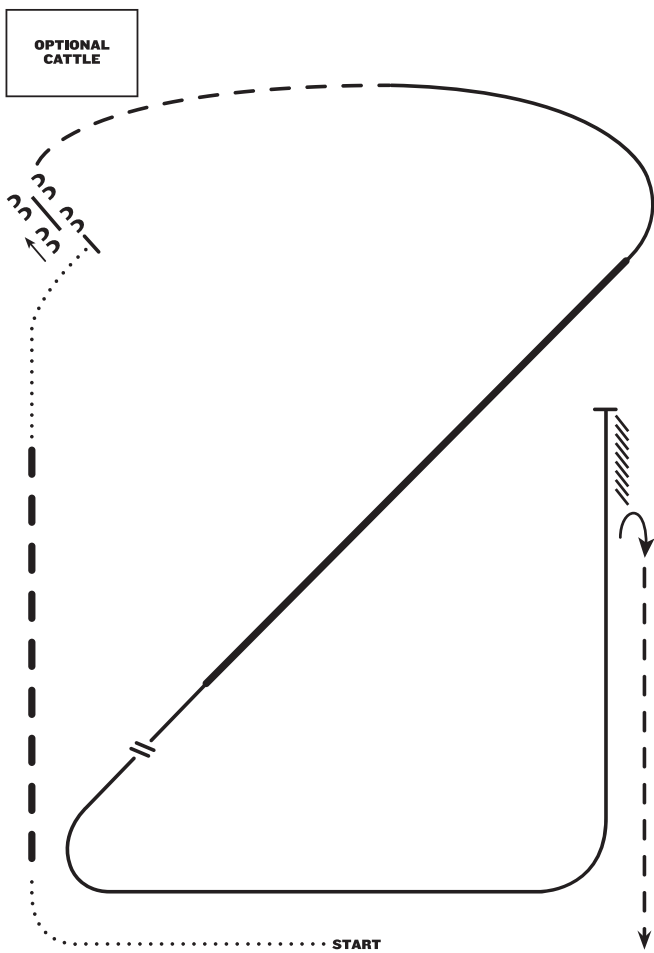

## RANCH RIDING - PATTERN 10

### LEGEND

.....	Walk
.....	Extended Walk
- - - -	Trot
- - - -	Extended Trot
————	Lope
————	Extended Lope
//////	Back
\\	Lead Change

1. Walk
2. Extended trot
3. Walk
4. Stop, side pass left over log
5. Trot
6. Lope right lead
7. Extended lope right lead
8. Collect lope and change leads (simple or flying)
9. Lope left lead
10. Stop and back
11. 1/2 turn right
12. Trot

*Note: The drawn description of this pattern is only intended for the general depiction of the pattern. Exhibitors should utilize the arena space to best exhibit their horses.*