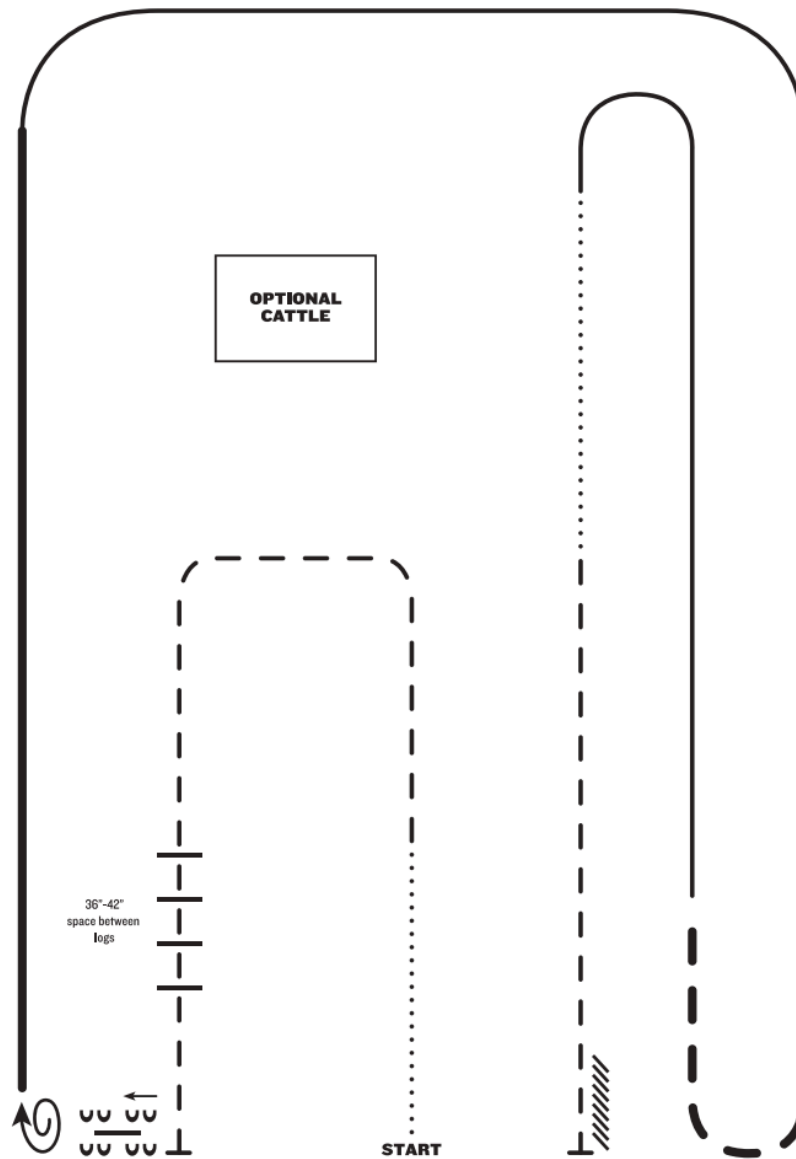

RANCH RIDING - PATTERN 12

1. Walk
2. Trot
3. Trot over logs, stop
4. Side pass right over log
5. 1 1/2 turn right
6. Extended lope right lead
7. Lope right lead
8. Extended trot
9. Lope left lead
10. Walk
11. Trot
12. Stop and back

LEGEND	
.....	Walk
.....	Extended Walk
- - - -	Trot
- - - -	Extended Trot
————	Lope
————	Extended Lope
//////	Back
//	Lead Change

Note: The drawn description of this pattern is only intended for the general depiction of the pattern. Exhibitors should utilize the arena space to best exhibit their horses.